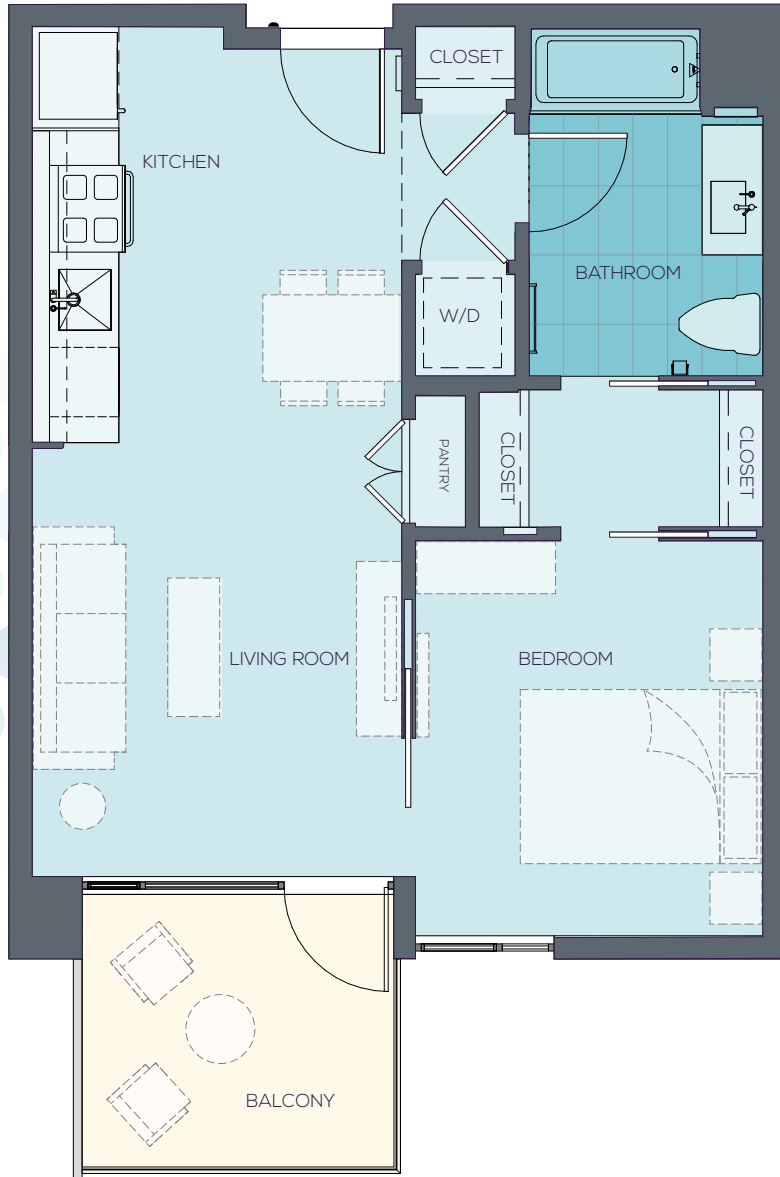

1 BEDROOM WITH BALCONY

1 BATH • SOUTH FACING • 604 SF TOTAL

533 SF INTERIOR | 71 SF BALCONY

The layout and sizes shown are preliminary and are subject to modification and revision. Individual units might not be exactly as depicted.