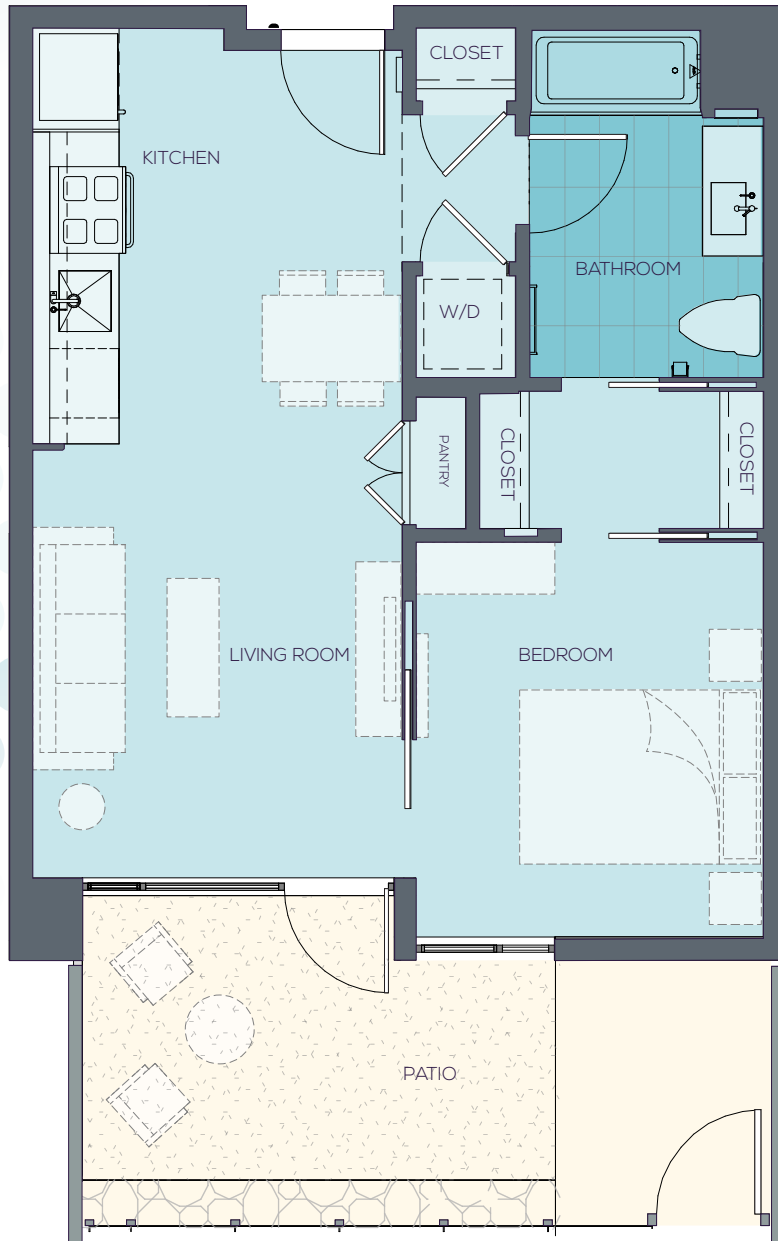

1 BEDROOM WITH PATIO

1 BATH • SOUTH FACING • 713 SF TOTAL

533 SF INTERIOR | 180 SF PATIO

The layout and sizes shown are preliminary and are subject to modification and revision. Individual units might not be exactly as depicted.