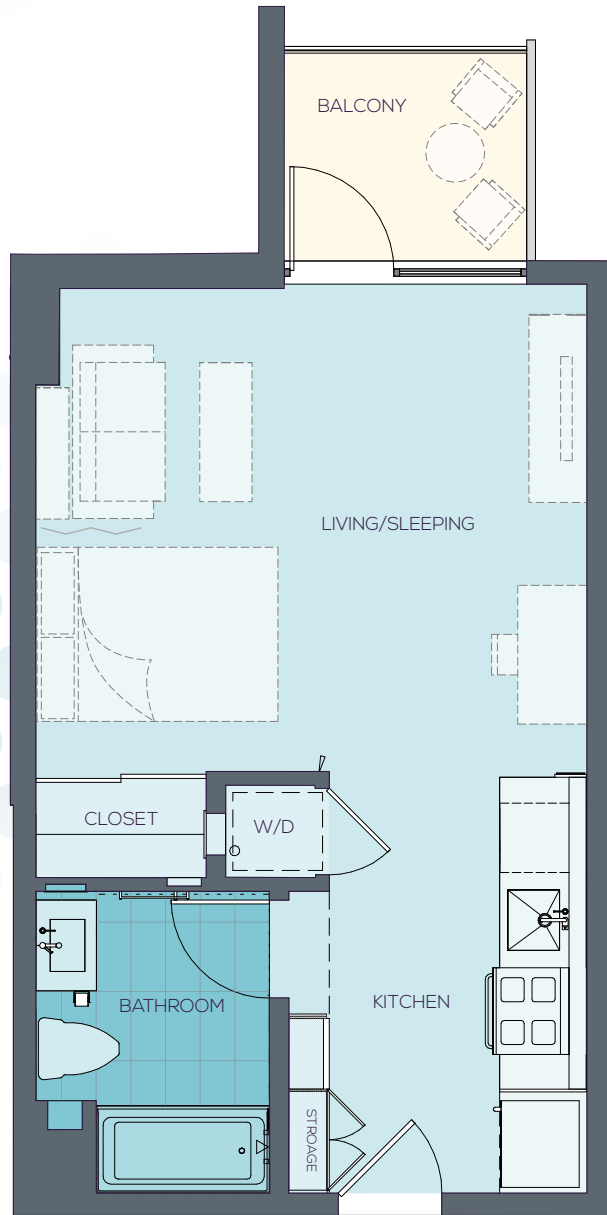

STUDIO WITH BALCONY

1 BATH • 462 SF TOTAL

420 SF INTERIOR | 42 SF BALCONY

The layout and sizes shown are preliminary and are subject to modification and revision. Individual units might not be exactly as depicted.