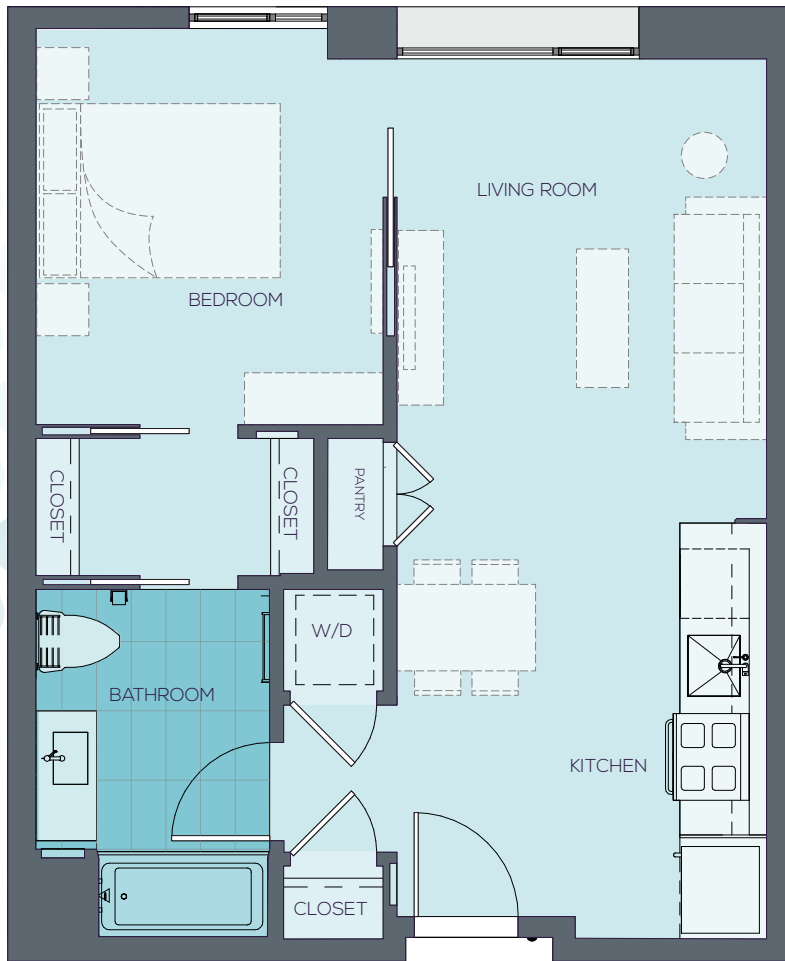

1 BEDROOM

1 BATH • NORTH FACING • 533 SF

The layout and sizes shown are preliminary and are subject to modification and revision. Individual units might not be exactly as depicted.