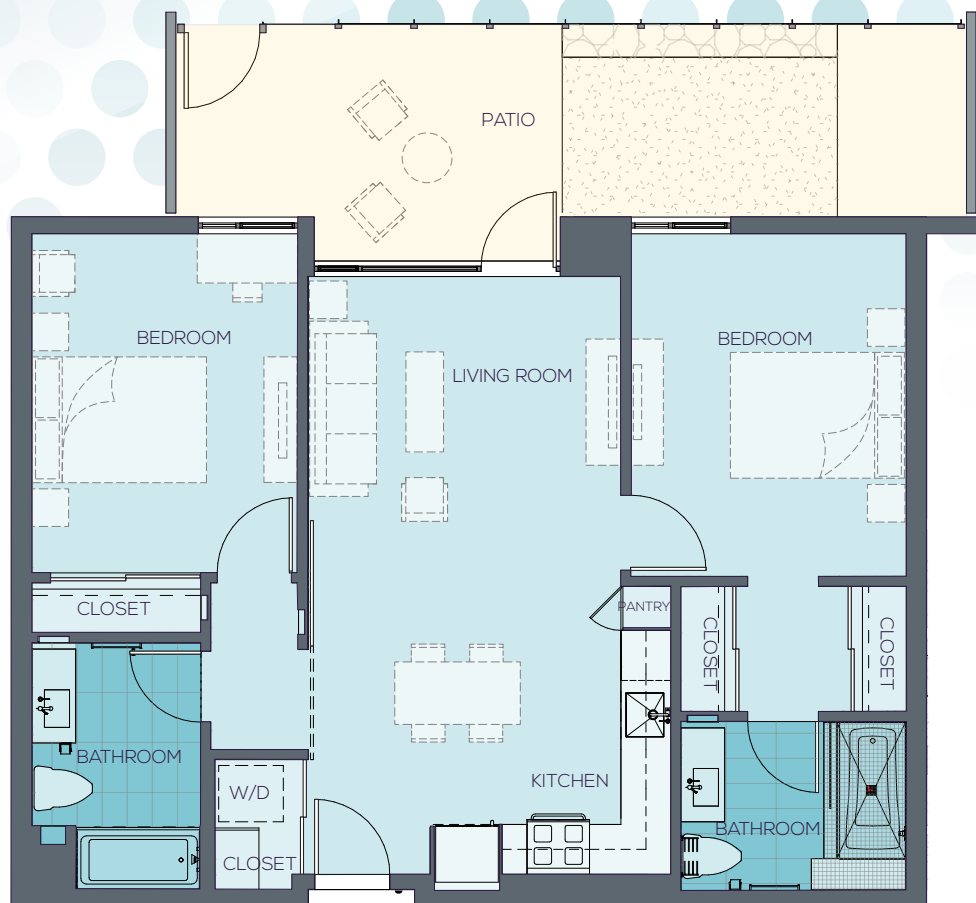

# 2 BEDROOM WITH PATIO

2 BATH • SOUTH FACING • 1164 SF TOTAL

909 SF INTERIOR | 255 SF PATIO

The layout and sizes shown are preliminary and are subject to modification and revision. Individual units might not be exactly as depicted.